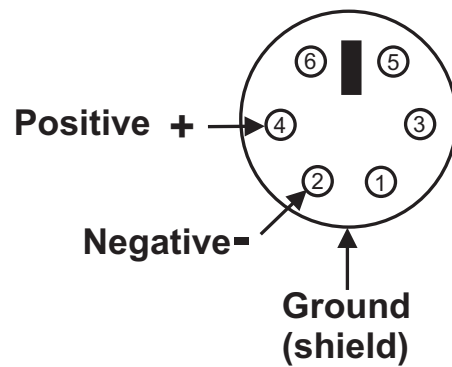

AGILENT 6890 CG series Analog Signal Out Plug

This is the INSIDE (solder side) of the mini DIN plug